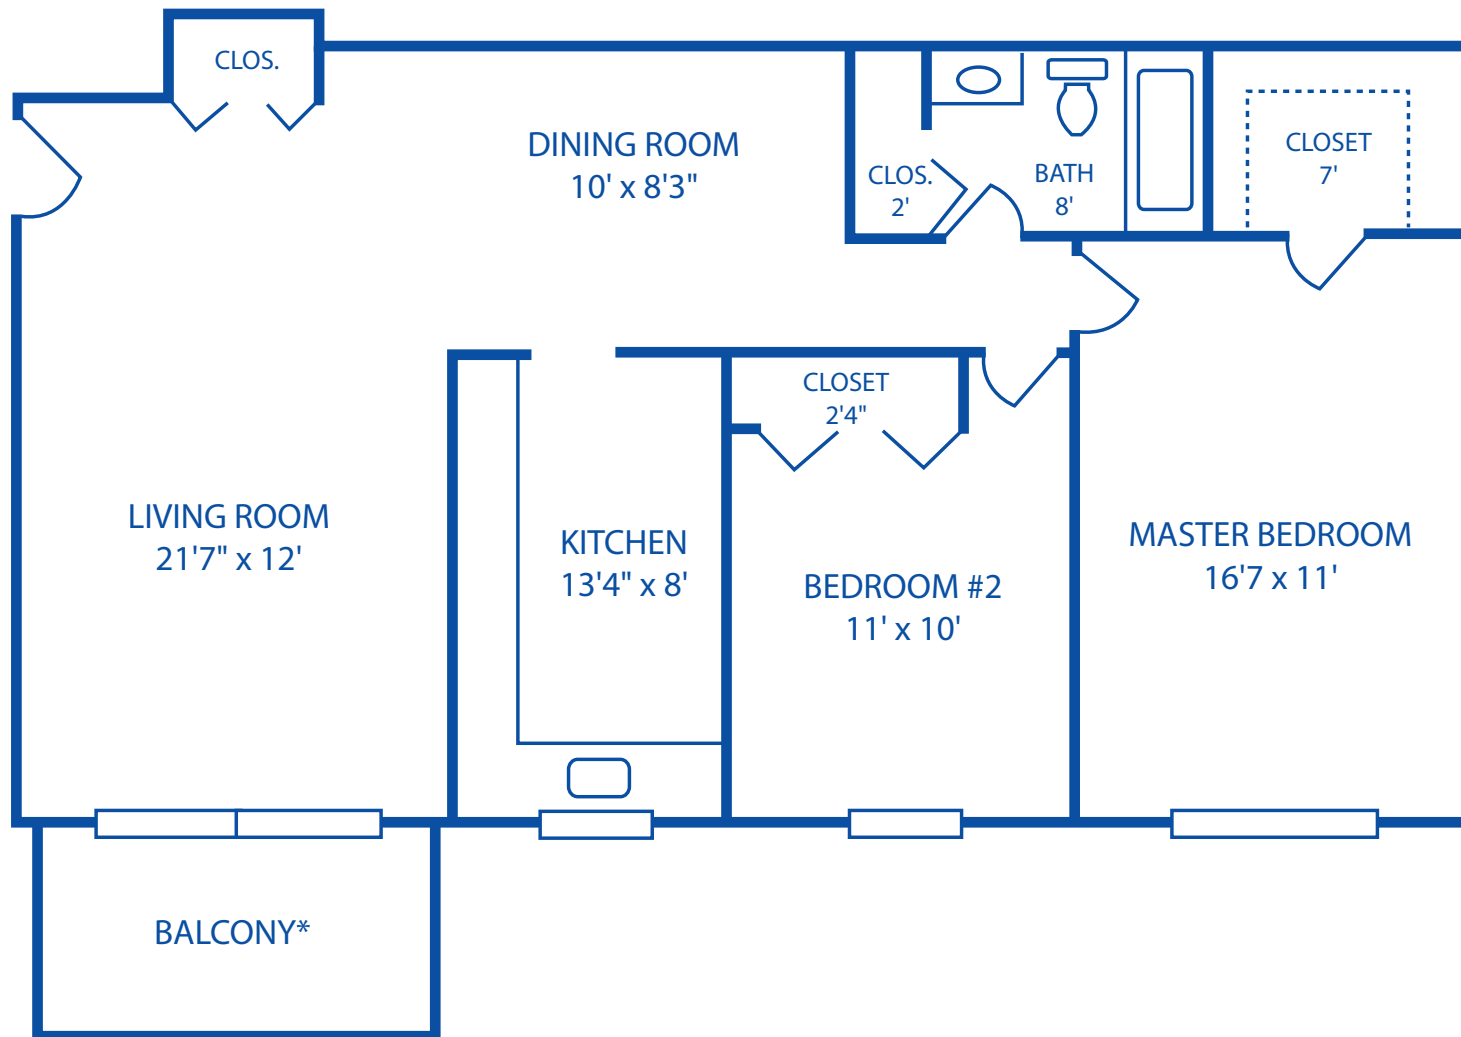

Two Bedroom Front
890 sq. ft.

*in select homes

Meravia Park
APARTMENTS

410-488-1579

www.davidsbrown.com

● all dimensions are approximate